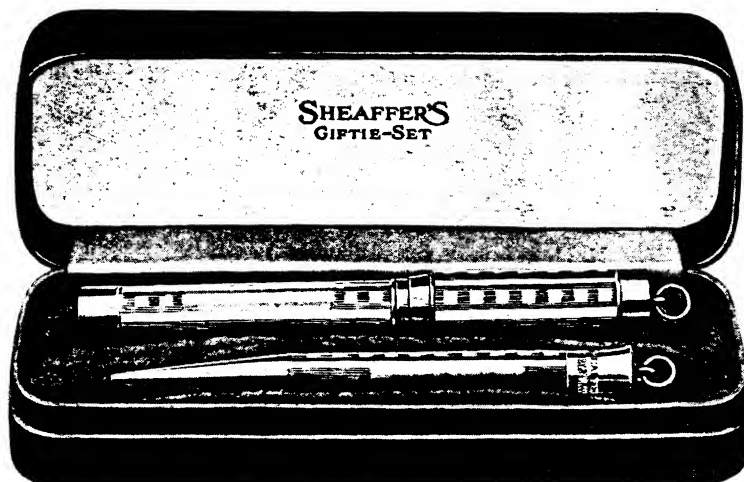

“Gifts That Last”

*Net—See Discount Sheet

Sheaffer's Giftie Sets

Regular length—pen five inches, pencil five inches

Set No.	Pcl. No.	Pcl. Price	Pen No.	Pen Price	Set Price
C4—CE—Yellow Gold Filled		\$ 4.00	36EC—Yellow Gold Filled	\$ 9.50	\$13.50
*D4—DE—Solid Green Gold		18.00	366EC—Solid Green Gold	35.00	50.00